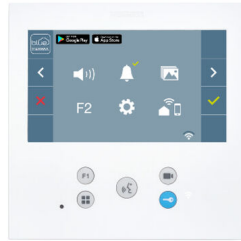

Product Code

F49171

1W DUOX PLUS MEMOV CITY VEO-XL WIFI KIT

Reference

49171

EAN

8424299491714

Description.