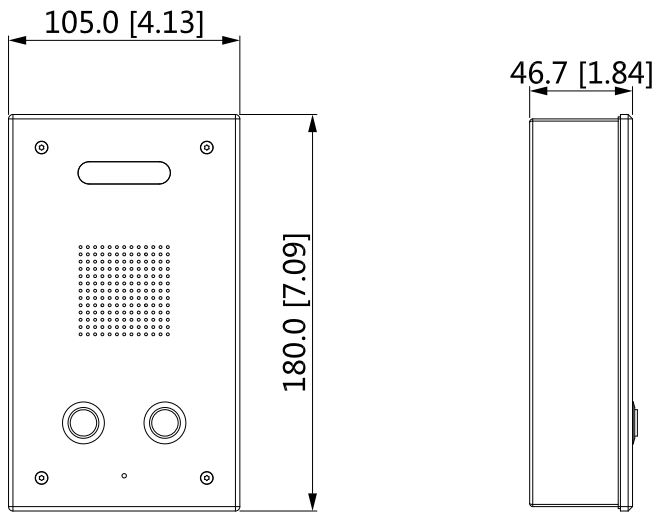

#### Port

RS-485	1
Alarm Input	2
Alarm Output	2
Power Output	1 (12V/100mA)
Network	1 RJ-45 10 Mbps/100 Mbps self-adaptive

#### General

Color	Silver
Power Supply	DC 12V 2A Standard PoE(36-57V, 0.35A)
Power Adapter	Optional
Installation	Surface mount
Certification	CE, FCC
Dimensions	180.0 mm × 105.0 mm × 46.7 mm (7.09" × 4.13" × 1.84")

### Dimensions (mm[inch])