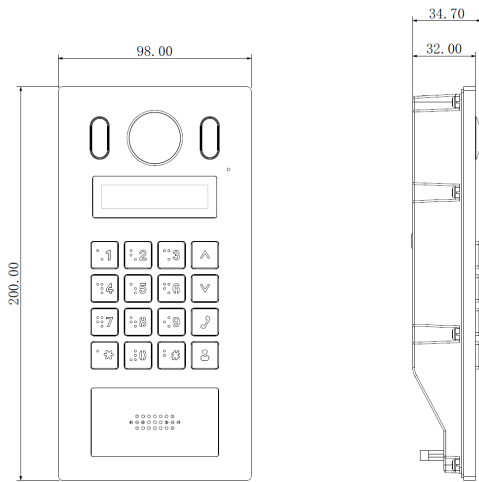

Interface

Alarm In/Out	1/1
Door Control	1 Relay Out 1 RS485 1 Feedback 1 Exit Button
Wiegand In	1

Network

Ethernet	10M/100Mbps
Network Protocol	TCP/IP

General

Ingress Protection	IP55, IK08
Tamper Switch	1
Installation	Surface & Flush
Material	Aluminum
Power	DC 12V, 2A, PoE(802.3af)
Power Consumption	Standby ≤2W, Work ≤7W
Working Temperature	-40°C~+60°C
Relative Humidity	20%~95%RH
Dimensions	200mm×98mm×32mm
Weight	1.5Kg

Dimensions

View Area

Application