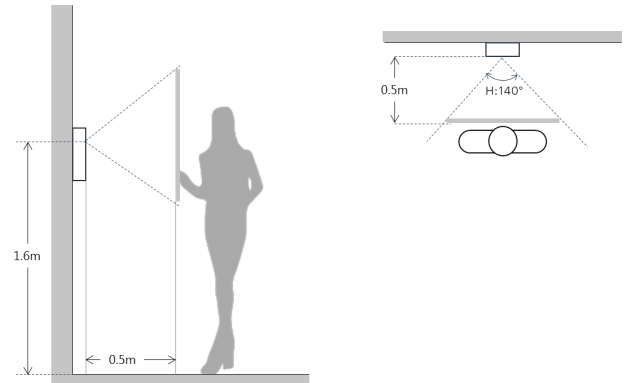

Interface

Alarm In/Out	1/1
Door Control	1 Relay Out 1 RS485 1 Feedback 1 Exit Button
Wiegand In	1

Network

Ethernet	10M/100Mbps
Network Protocol	TCP/IP

General

Ingress Protection	IP55, IK08
Tamper Switch	1
Installation	Surface & Flush
Material	Aluminum
Power	DC 12V, 2A, PoE(802.3af)
Power Consumption	Standby ≤2W, Work ≤7W
Working Temperature	-40°C~+60°C
Relative Humidity	20%~95%RH
Dimensions	200mm×98mm×32mm
Weight	1.5Kg

Dimensions

View Area

Application